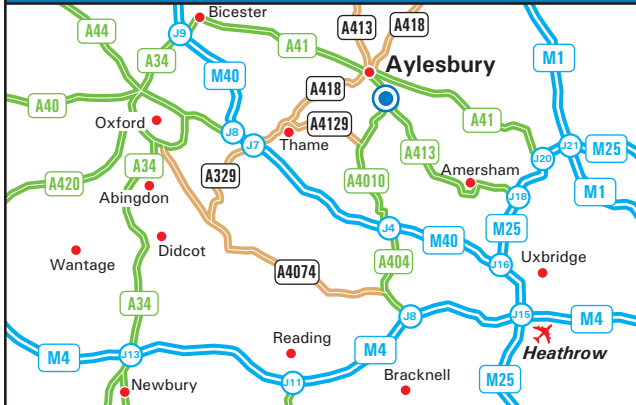

**Demag Hamilton Ltd.**

Accent House  
Triangle Business Park  
Wendover Road  
Stoke Mandeville  
Bucks HP22 5BL

Tel: 01296 739500 - Fax: 01296 739501

**From M40 (Southbound)**

Leave the M40 at Junction 9 (signed Bicester, Aylesbury A41, Oxford (A34)).  
Join the A41 and continue for 19 miles to Aylesbury, until the roundabout junction with the A413.  
Join the A413, following signs for Stoke Mandeville & Wendover.  
Continue straight over 3 further roundabouts.  
Turn right onto Quilters Way (signed Triangle Business Park).  
We are located on the right hand side (see inset).

**From M40 (Northbound)**

Leave the M40 at Junction 7 (signed Wallingford, Thame & A329).  
At the top of the slip road, turn right onto the A329.  
Continue on the A329 for 13 miles, towards Aylesbury, until the roundabout junction with the A41.  
Turn right onto the A41 (Friarage Road).  
Continue straight over 2 roundabouts.  
At the next roundabout, turn right onto the A413.  
Join the A413, following signs for Stoke Mandeville & Wendover.  
Continue straight over 3 further roundabouts.  
Turn right onto Quilters Way (signed Triangle Business Park).  
We are located on the right hand side (see inset).

**By Train**

Aylesbury is served by trains from London Marylebone.  
Stoke Mandeville is the nearest station.